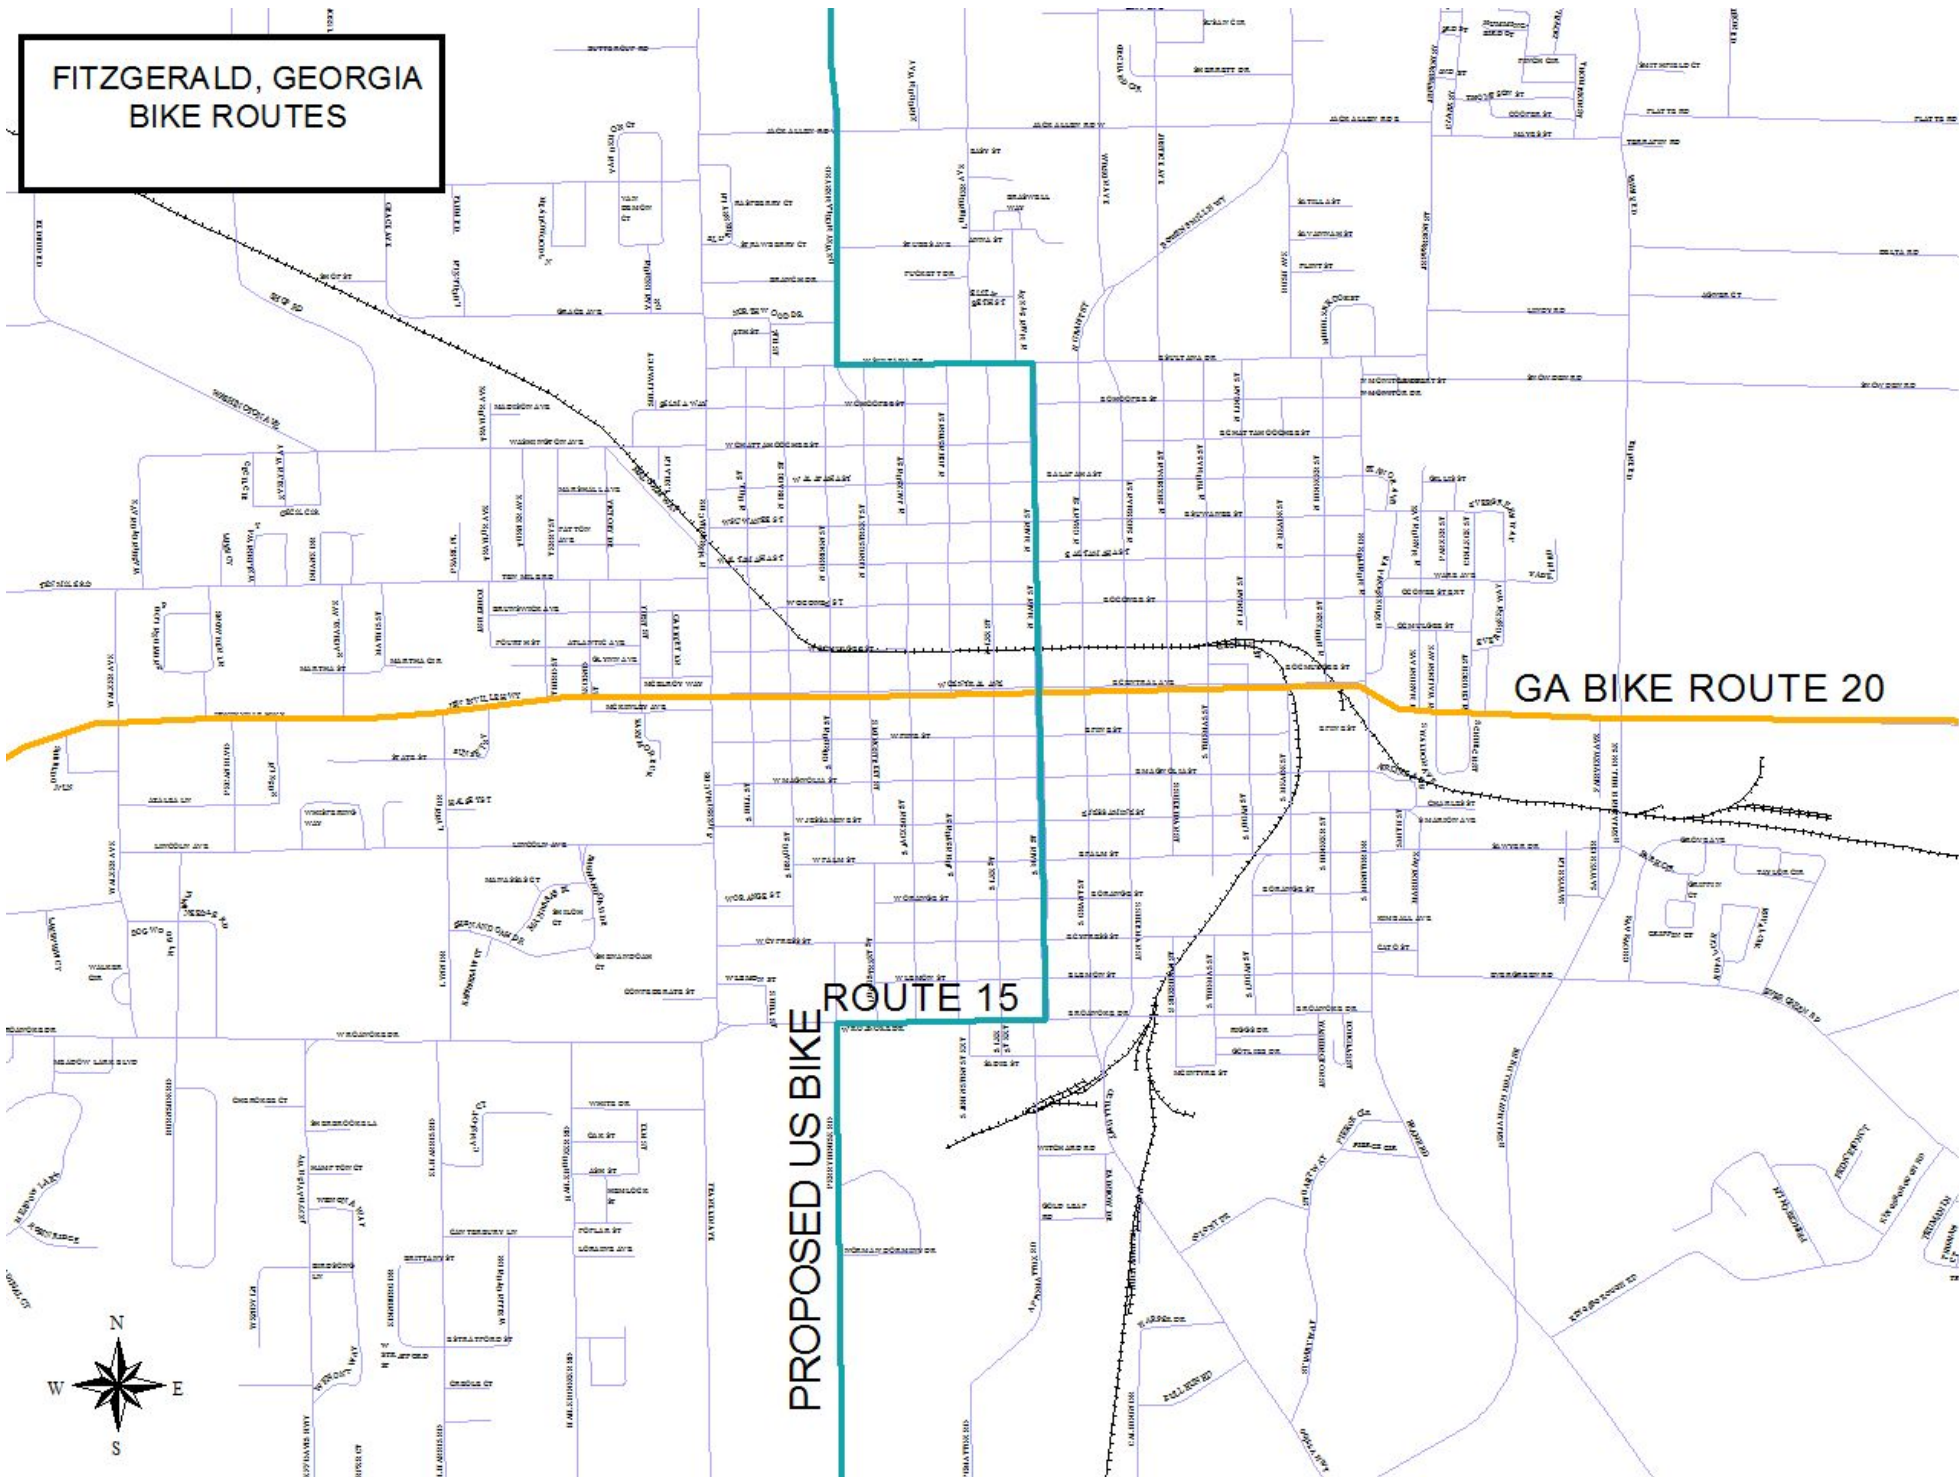

FITZGERALD, GEORGIA BIKE ROUTES

GA BIKE ROUTE 20

PROPOSED US BIKE ROUTE 15