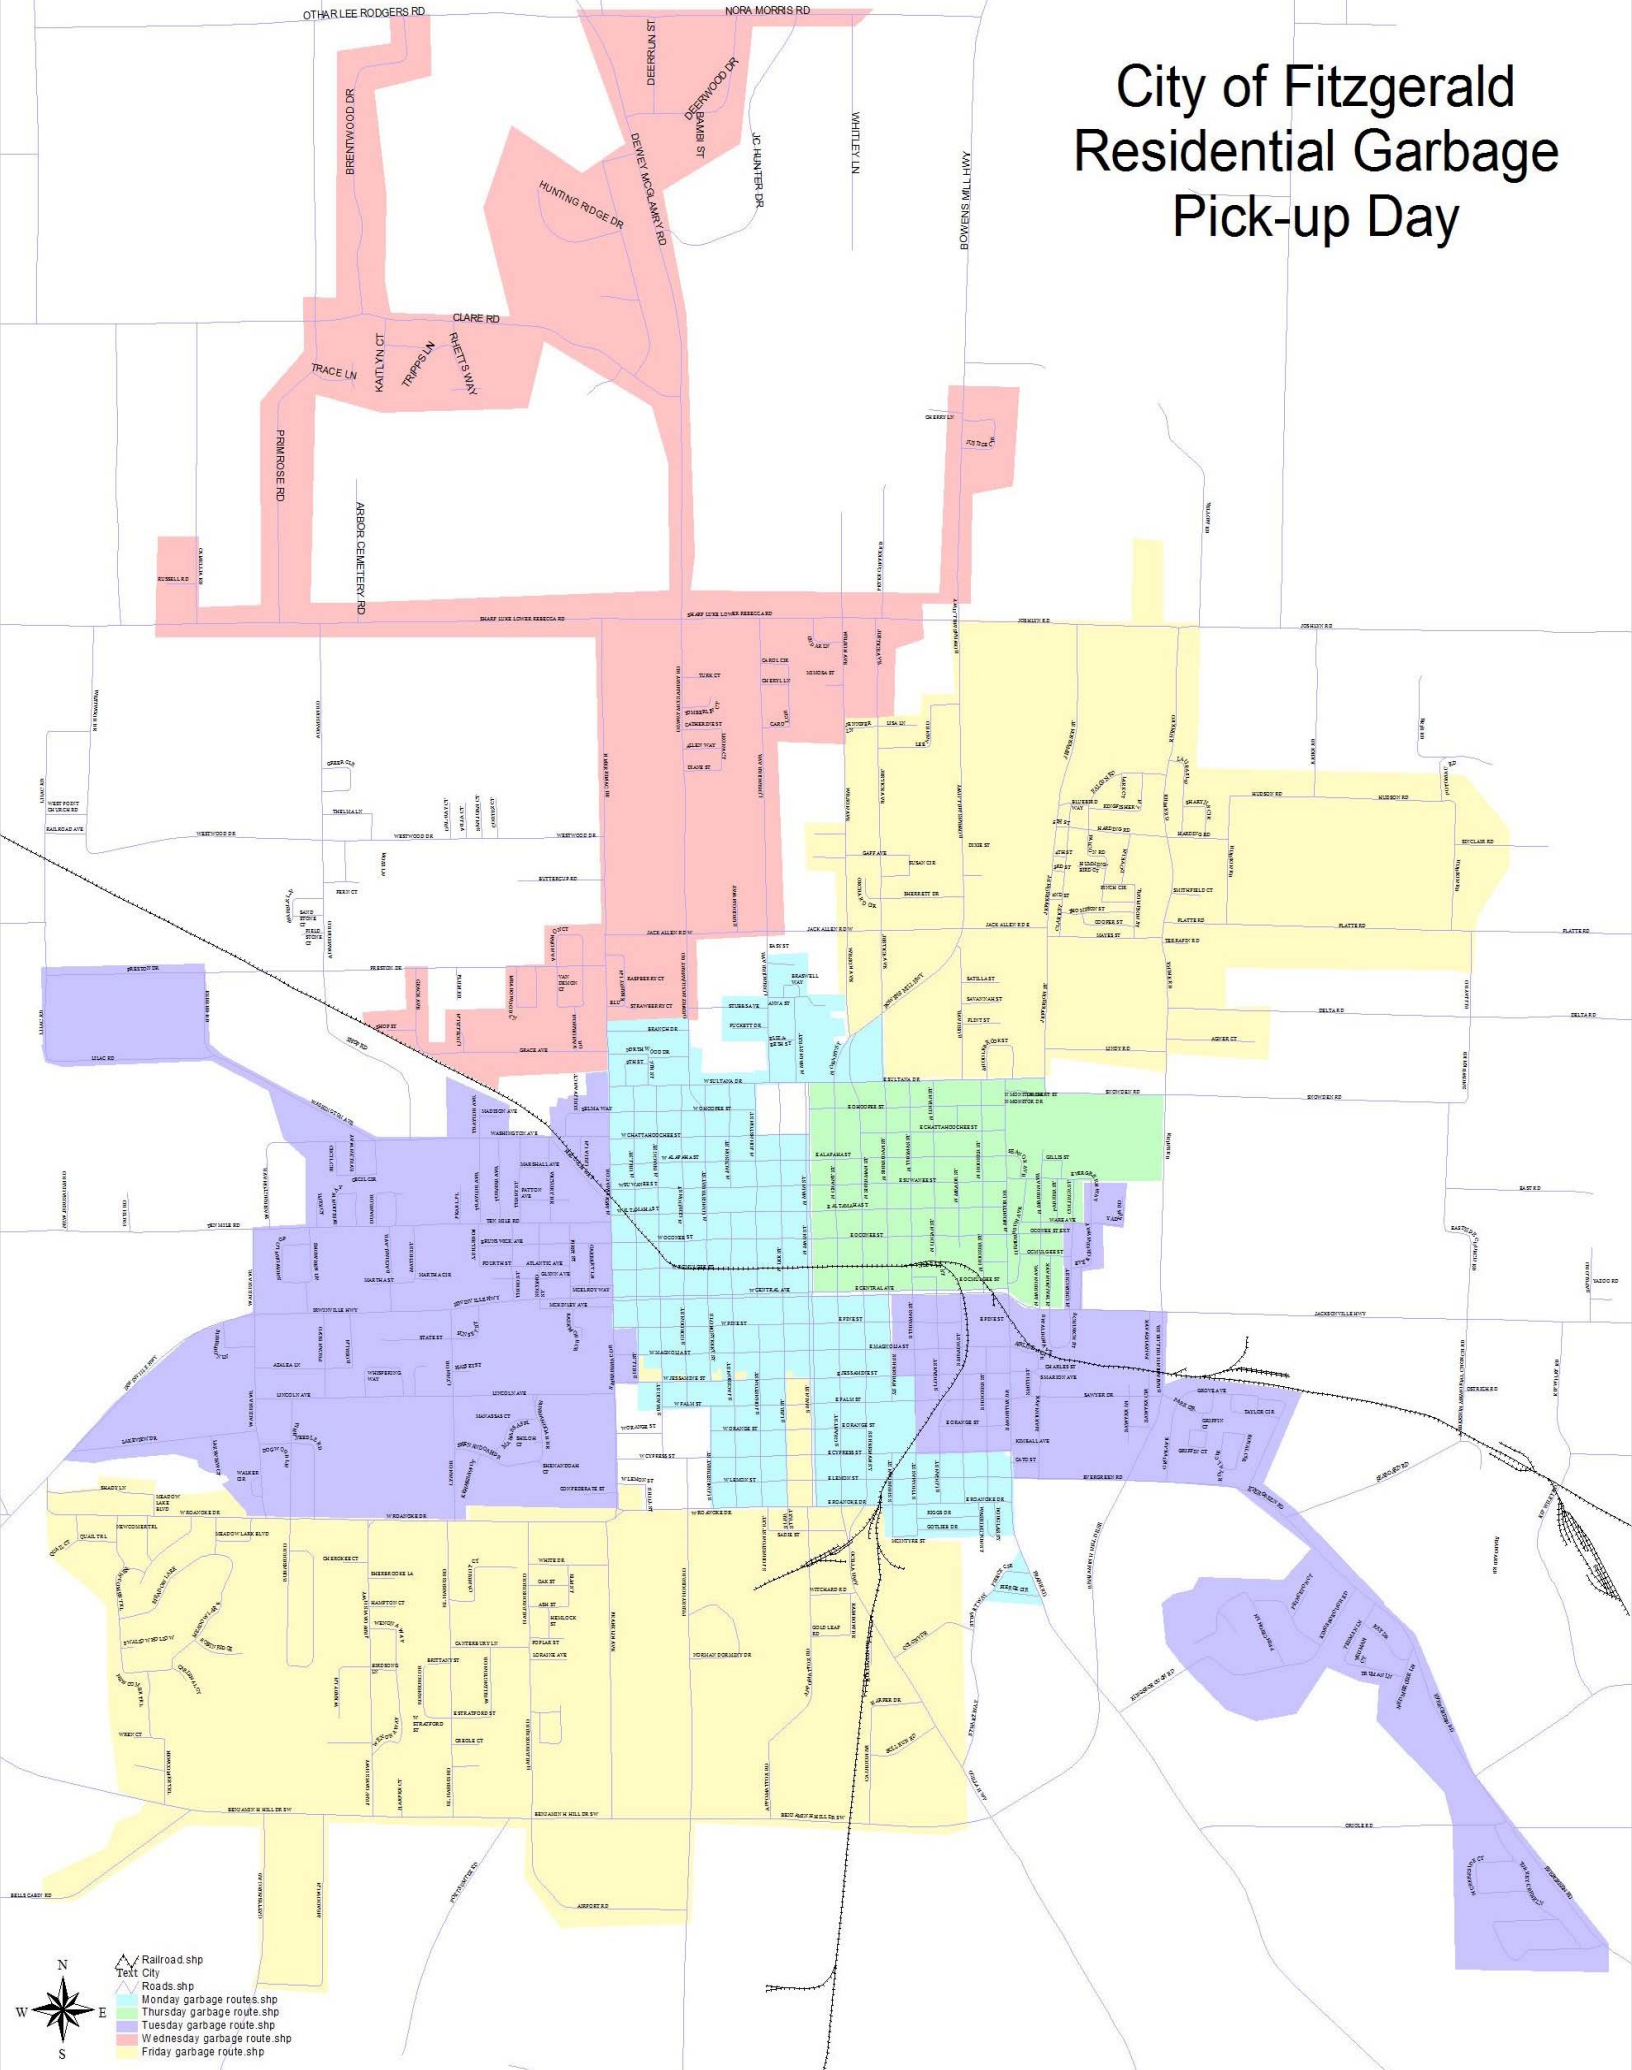

# City of Fitzgerald Residential Garbage Pick-up Day

- Railroad ship
- City
- Roads ship
- Monday garbage routes ship
- Thursday garbage route ship
- Tuesday garbage route ship
- Wednesday garbage route ship
- Friday garbage route ship